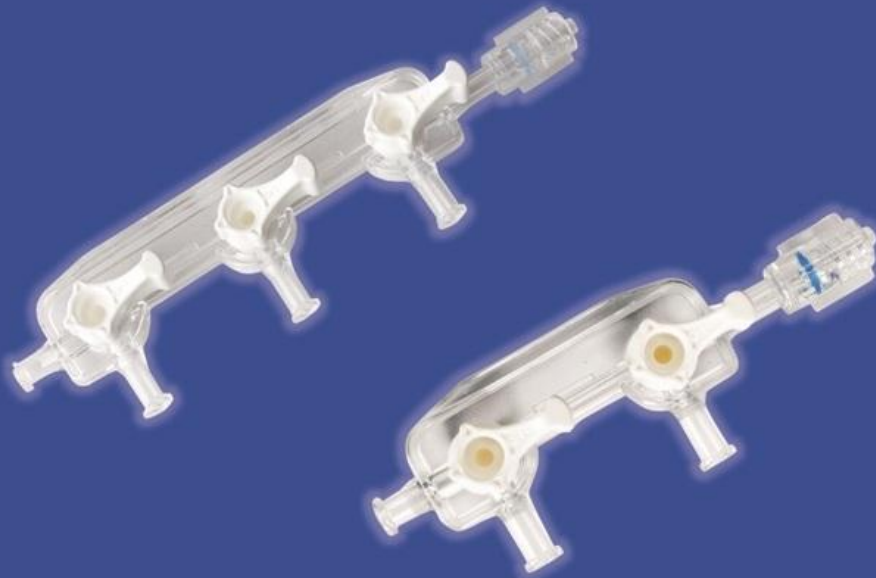

MULTIWAY

2-3 Port Manifold

- Continues large internal lumen for high flow rates
- Smooth turning handles
- Latex free
- Products are available Sterile and Non Sterile

Ordering Information

Product Code	Description
SMMW2N	2 Port Manifold RIGHT ON
SMMW2F	2 Port Manifold RIGHT OFF
SMMW3N	3 Port Manifold RIGHT ON
SMMW3F	3 Port Manifold RIGHT OFF